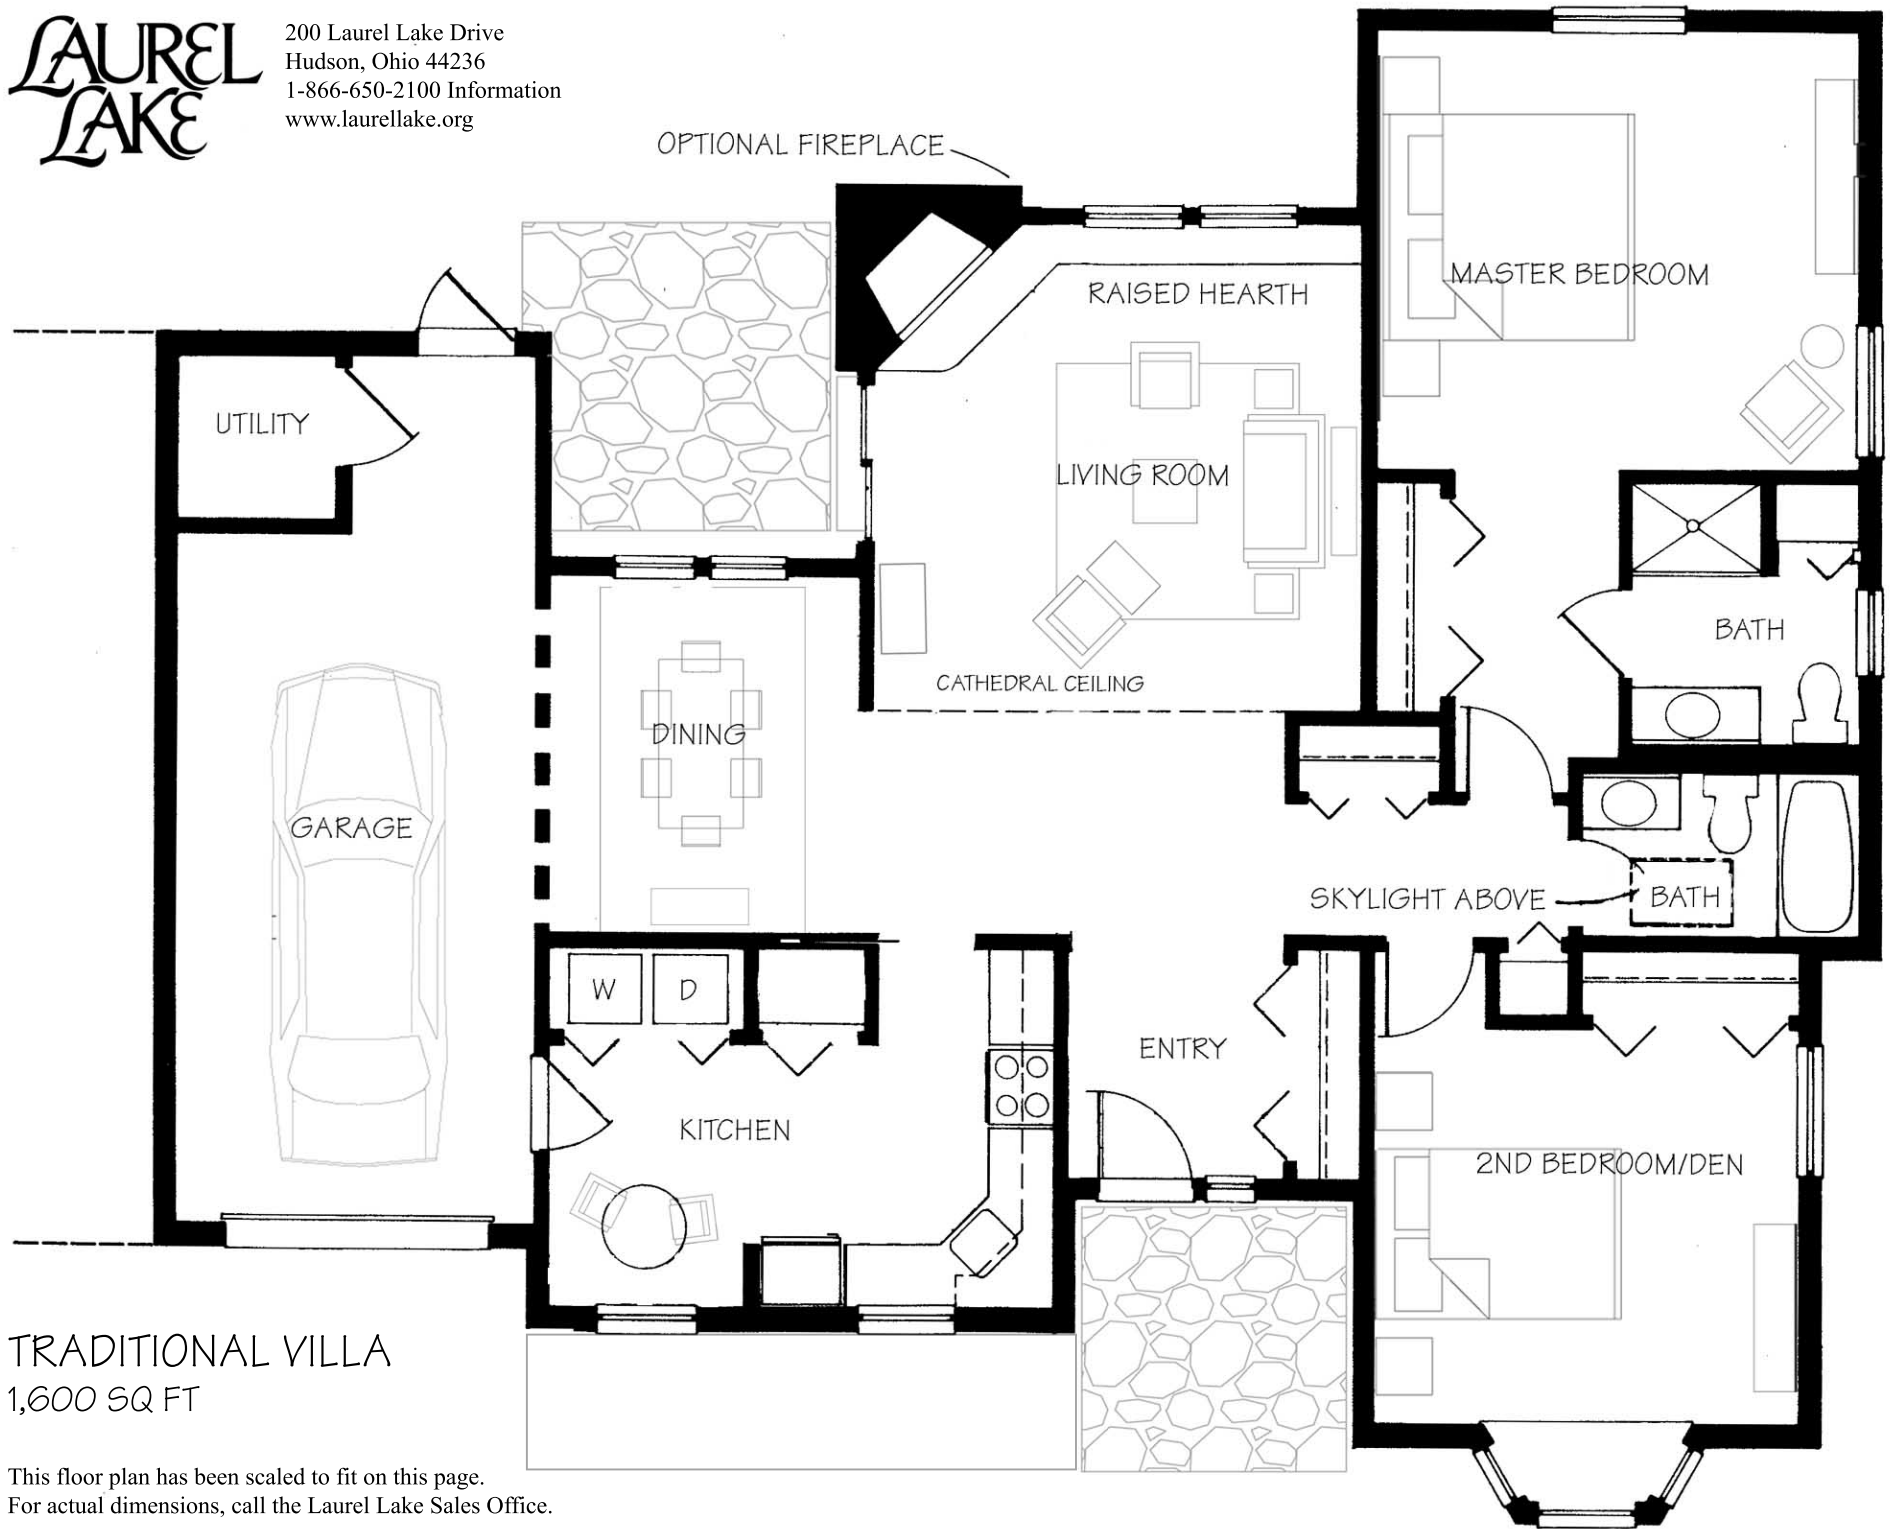

200 Laurel Lake Drive
Hudson, Ohio 44236
1-866-650-2100 Information
www.laurellake.org

TRADITIONAL VILLA
1,600 SQ FT

This floor plan has been scaled to fit on this page.
For actual dimensions, call the Laurel Lake Sales Office.